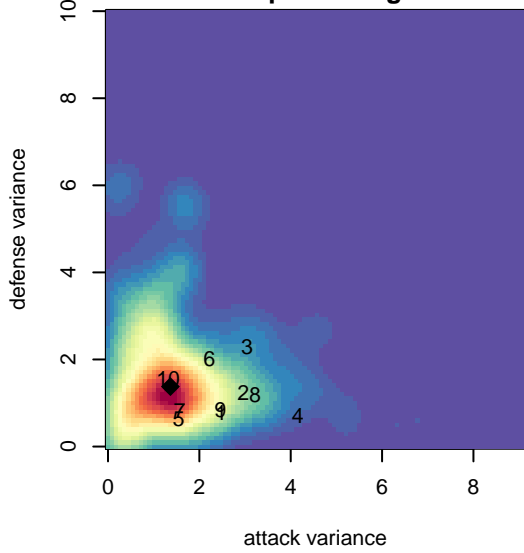

NWN Red B99

NW Nationals
 Mountlake Terrace, WA
 B99 total strength=1504
 attack=10.43 defense=12.62
 fall league = RCL B99 Div 2, RCL B99 7V2

alt names used:
 Northwest Nationals B99 RED
 NWN B99 Red A
 NWN B99 Red A
 NW NATIONALS NWN B99 RED (WA)
 NW Nationals Red [B99]
 NWN B99 Red A

Venues played:
 2014 Sounders FC Cup BU15
 2014 REDAPT Cup Gold U15
 2014 RCL B99 Div 2
 2014 RCL B99 7V2
 2014 Portland Winter Showcase U15
 2014 WYS Presidents Cup B99 Division 1

**attack and defense variance (black dot)
relative to other teams
and top 10 in region**