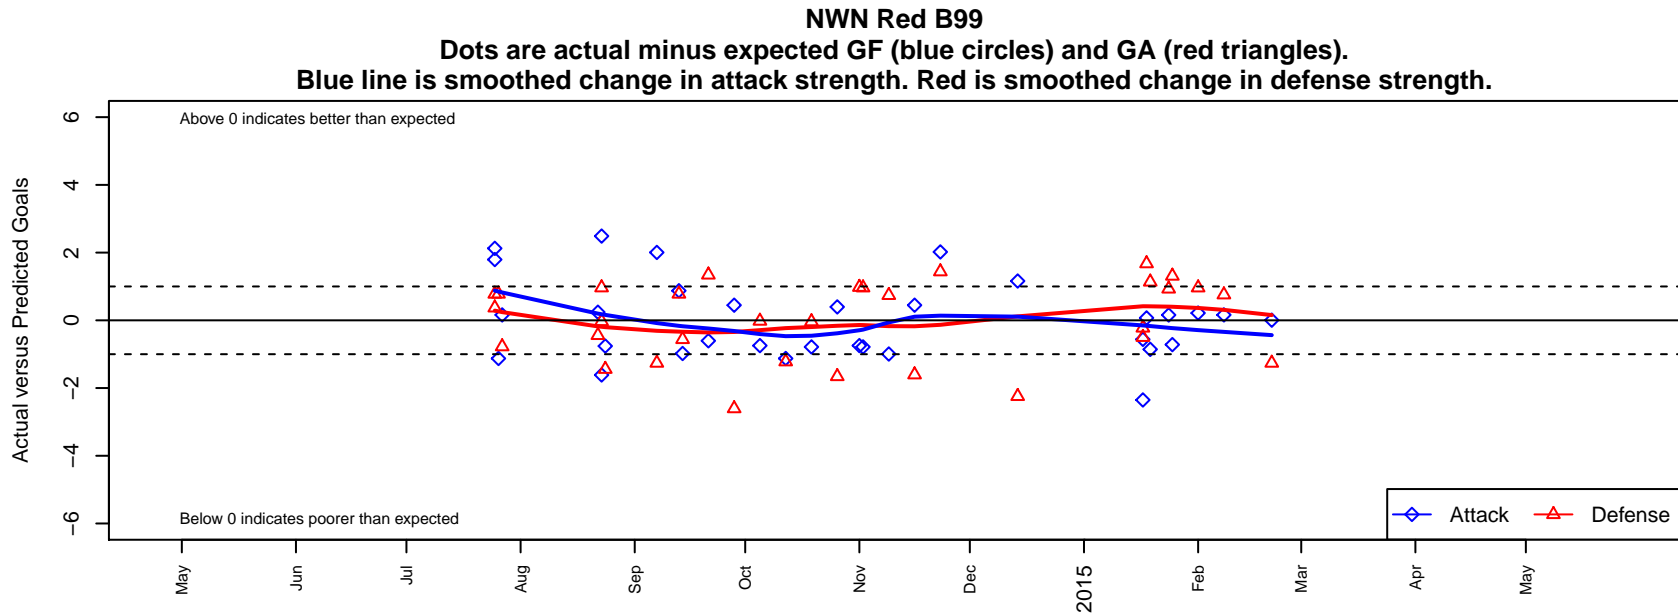

NWN Red B99

NW Nationals
 Mountlake Terrace, WA
 B99 total strength=1504
 attack=10.43 defense=12.62
 fall league = RCL B99 Div 2, RCL B99 7V2

alt names used:
 Northwest Nationals B99 RED
 NWN B99 Red A
 NWN B99 Red A
 NW NATIONALS NWN B99 RED (WA)
 NW Nationals Red [B99]
 NWN B99 Red A

Venues played:
 2014 Sounders FC Cup BU15
 2014 REDAPT Cup Gold U15
 2014 RCL B99 Div 2
 2014 RCL B99 7V2
 2014 Portland Winter Showcase U15
 2014 WYS Presidents Cup B99 Division 1

**attack and defense variance (black dot)
relative to other teams
and top 10 in region**