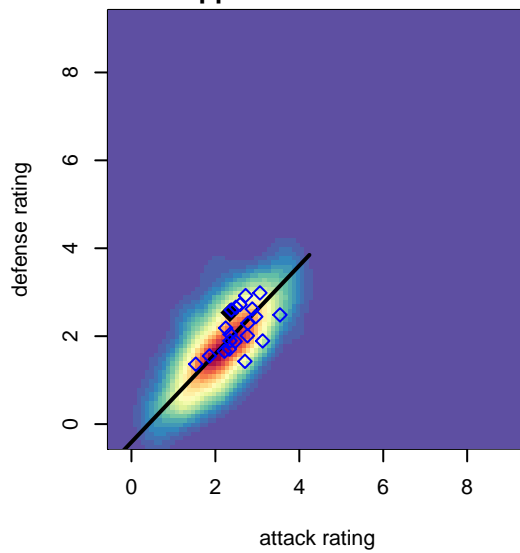

**attack and defense rating
relative to others at age
and all opponents in last 13 months**