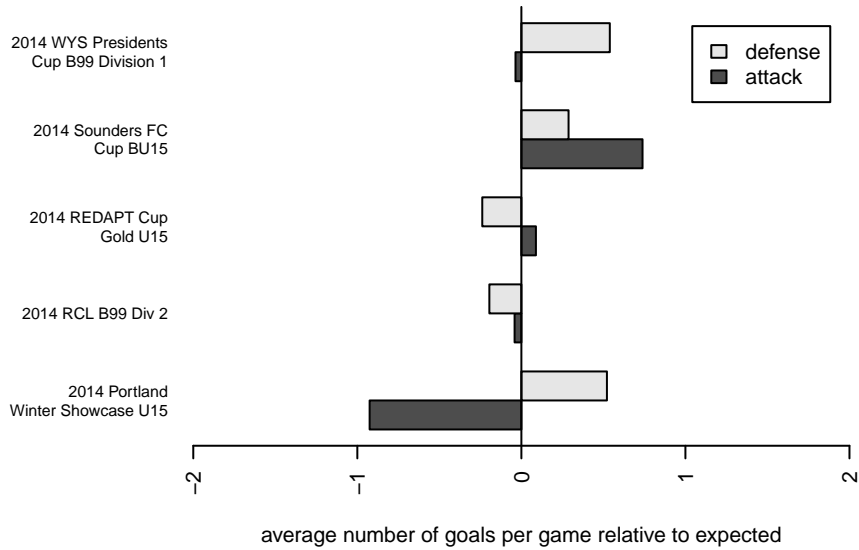

Performance relative to 13 month average