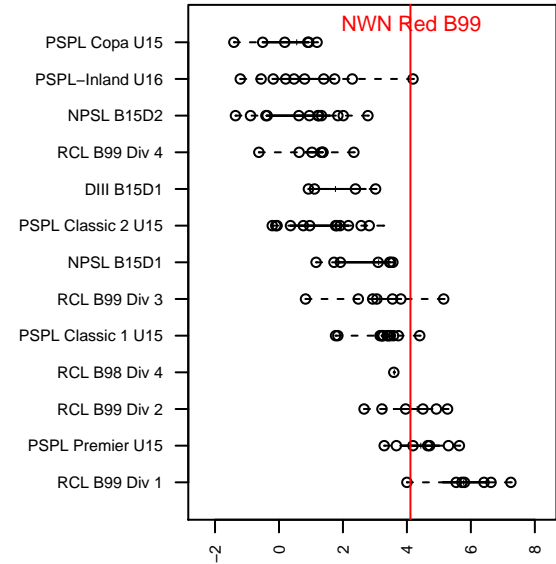

**attack and defense rating
relative to others at age
and all opponents in last 13 months**